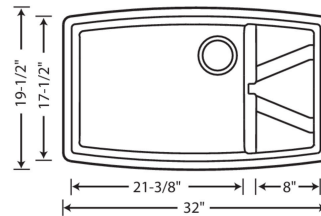

Design and Planning Tips

- Min cabinet size: 36 in
- Bowl depth: 10 in (254.0 mm)

What is included:
Installation instructions
Cabinet template
Limited Lifetime Warranty

Bowl Depths: 10" & 7-3/4"
Required outside cabinet: 36"
Cutout Size: Template provided with approximate 1/8"
reveal
Codes/Standards: CSA B45.8-18/ IAPMO Z403-2018

Optional Accessories

Walnut Wood Cutting Board 222591

Warranty

BLANCO offers a limited lifetime warranty on all sinks and faucets, as well as a one-year warranty on all custom accessories.

Code/Standards Compliance

BLANCO sinks and faucets are third-party tested and certified to standards and listed by applicable certification bodies. For more information on individual product listings, contact our office or listing organization.

View our how-to videos to learn more about installing and caring for BLANCO products:
<https://www.blanco.com/us-en/service/how-to-videos/how-to-videos-for-sinks/>

Questions? Contact us today

BLANCO America, Inc.
110 Mount Holly By-Pass
Lumberton, NJ 08048

Phone & Fax
Phone: 888-668-6201
Fax: 609-668-6211

While BLANCO endeavors to provide accurate information, all dimensions are nominal, cannot be guaranteed, and are subject to change or cancellation. BLANCO assumes no responsibility for use of superseded or voided specifications.